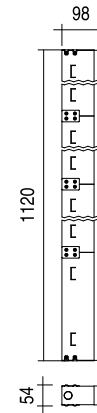

MINOSSE RECESSED XL - RGBW-TW

ACCESSORI | ACCESSORIES

CODICE / CODE	CAM12
TIPOLOGIA / TYPOLOGY	Cassaforma <i>Housing boxe</i>
MATERIALE / MATERIAL	Acciaio inox, dima in polistirolo <i>Stainless steel, polystyrene jig</i>

FILTRI | FILTER

CODICE / CODE	HC
TIPOLOGIA / TYPOLOGY	Filtro Honeycomb <i>Honeycomb filter</i>